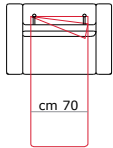

TRANSFORMABLE SOFABED WITH ELECTROWELDED MECHANISM AND MATTRESS + BACKREST WITH PILLOW HOLDER MECHANISM: folding mechanism SEAT SUSPENSION: reinforced elastic belt FRAME STRUCTURE: fir wood - plywood - chipboard UPHOLSTERY: polyurethan foam with different densities - acrylic wadding layer on the cushions SEAT: density 30 kg/m<sup>3</sup> BACK: density 25 kg/m<sup>3</sup> COVER: removable only seat cushions in the bed version LEGS: plastic h. 4,5 cm

## mod. QUADRO Q LUX

Cod. QUAX 120

cm 103  
Poltrona Letto  
Armchair bed

Cod. QUAX 210

cm 133  
2 posti letto  
2 seater bed

Cod. QUAX 260

cm 153  
2 posti max letto  
2 seater max bed

Cod. QUAX 310

cm 173  
3 posti Letto  
3 seater bed

Cod. QUAX 410

cm 193  
3 posti max letto  
3 seater max bed

cm 210

**Materasso  
Mattress  
Matelas  
h. 17 cm**