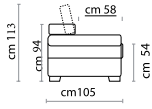

mod. DEMA

cm 70

cm 147

Poltrona Letto
Armchair bed

cm 100

cm 177

2 posti letto
2 seater bed

cm 120

cm 197

2 posti max letto
2 seater max bed

cm 140

cm 217

3 posti Letto
3 seater bed

MATERASSO
160X195 cm

cm 237

3 posti max letto
3 seater max bed

cm 210

**Materasso
Mattress
Matelas
h. 20 cm**